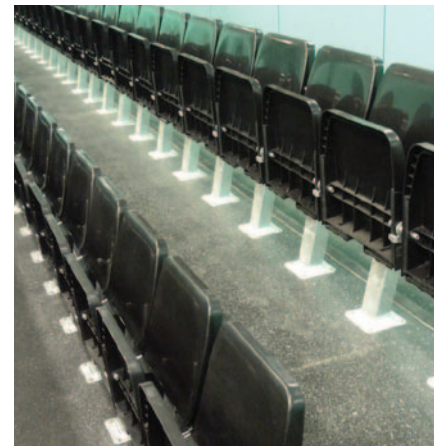

Rapid Lock System

The new Rapid Lock system designed for the Alu Rapid staging platform totally eliminates the need to use the Klemfix staging connectors, this makes assembling and dismantling the stage much quicker and easier. Operated from the deck surface, it is the ultimate solution for bespoke stages that are designed to fit into set areas such as orchestra pit infill's etc.

Interactive Lecture Theatre Seat

CPS has launched an extensive range of new Interactive Lecture Theatre seating systems.

The 'Swivel and Go' feature of the chair helps your pupils and students to interact with each other like never before. Further information on product choice and specifications will be released on our website and follow in our next edition.

The design work involved some complicated processes, as the auditorium was built on a sloped floor with different tier heights and two rows of seats on each level, which in turn made each desk height different. The whole project demonstrated CPS's renowned ability to deliver a completely bespoke package, right, first time.